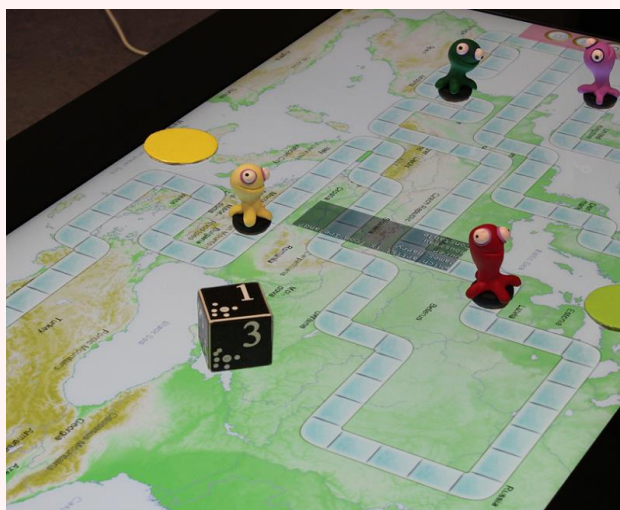

### Target Domains

Art Table can be employed by any Cultural Heritage Institution or Organization aiming to augment the experience provided to visitors through an easy to deploy easy to maintain single digital exhibit.

## Description

The standard setup of Art Table embeds a number of applications, such as:

- The **Art River**: A river of information that users can interact with. Interaction happens through augmented rocks interlinked with information elements.
- The **Museum Coffee Table**: A place where parents get access to more information about exhibits while children get entertained through games.
- The **puzzle**: An interactive puzzle, inspired by the lives and works of famous Artists.
- **Pick and Match**: A card-based memory game employing cards with art content.
- The **Art Collector**: An augmented board game in which players are asked questions regarding artistic creation facts and locations for each continent.
- **Paint-it**: A painting application allowing children to make their first steps in painting by exploring and learning the principles of color theory.