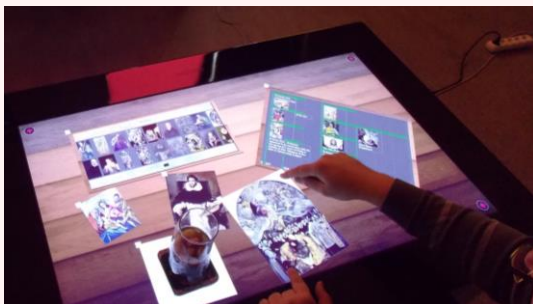

### Overview

Art Table is a complete solution based on the Microsoft Surface 2.0 interactive table device that targets the art fruition experience by all citizens within museums and Cultural Heritage Institutions (CHIs).

*Art Table as art-enabled coffee table*

*Art Table as a games spot*

### Target Domains

Art Table can be employed by any Cultural Heritage Institution or Organization aiming to augment the experience provided to visitors through an easy to deploy easy to maintain single digital exhibit.

## Description

The standard setup of Art Table embeds a number of applications, such as:

- The **Art River**: A river of information that users can interact with. Interaction happens through augmented rocks interlinked with information elements.
- The **Museum Coffee Table**: A place where parents get access to more information about exhibits while children get entertained through games.
- The **puzzle**: An interactive puzzle, inspired by the lives and works of famous Artists.
- **Pick and Match**: A card-based memory game employing cards with art content.
- The **Art Collector**: An augmented board game in which players are asked questions regarding artistic creation facts and locations for each continent.
- **Paint-it**: A painting application allowing children to make their first steps in painting by exploring and learning the principles of color theory.