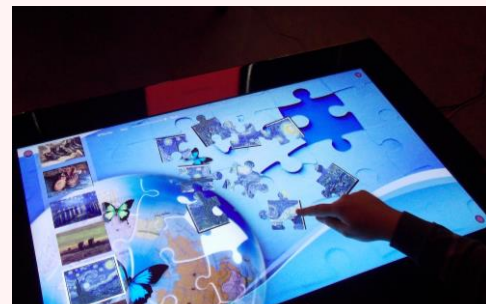

### Overview

Art Table is a complete solution based on the Microsoft Surface 2.0 interactive table device that targets the art fruition experience by all citizens within museums and Cultural Heritage Institutions (CHIs).

The solution offers a number of facilities aiming at a number of human activities including **education**, **entertainment** and **information**.

*Microsoft Surface 2.0*

*Art Table as an information display*

*Art Table as art-enabled coffee table*

*Art Table as a games spot*

## Description

The standard setup of Art Table embeds a number of applications, such as:

- The **Art River**: A river of information that users can interact with. Interaction happens through augmented rocks interlinked with information elements.
- The **Museum Coffee Table**: A place where parents get access to more information about exhibits while children get entertained through games.
- The **puzzle**: An interactive puzzle, inspired by the lives and works of famous Artists.
- **Pick and Match**: A card-based memory game employing cards with art content.
- The **Art Collector**: An augmented board game in which players are asked questions regarding artistic creation facts and locations for each continent.
- **Paint-it**: A painting application allowing children to make their first steps in painting by exploring and learning the principles of color theory.